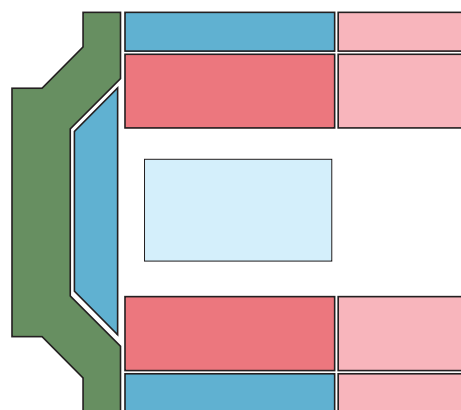

# Olympic Games Tokyo 2020 Seat Map of Ticket Categories

### Aquatics (Swimming)

Tokyo Aquatics Centre

- A Reserved (Seating)
- B Reserved (Seating)
- C Reserved (Seating)
- D Reserved (Seating)