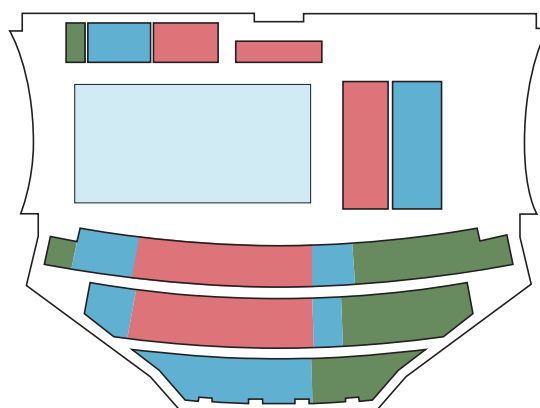

Aquatics (Water Polo)

Tatsumi Water Polo Centre

- A Reserved (Seating)
- B Reserved (Seating)
- C Reserved (Seating)