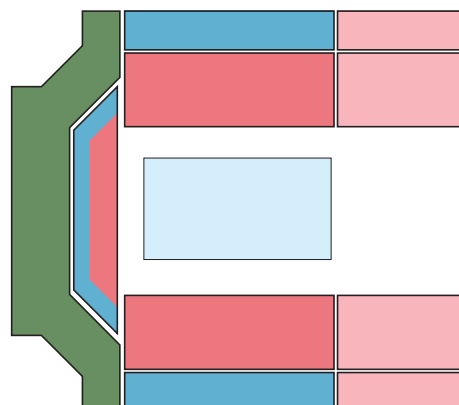

Olympic Games Tokyo 2020 Seat Map of Ticket Categories

Aquatics (Artistic Swimming)

Tokyo Aquatics Centre

- A Reserved (Seating)
- B Reserved (Seating)
- C Reserved (Seating)
- D Reserved (Seating)